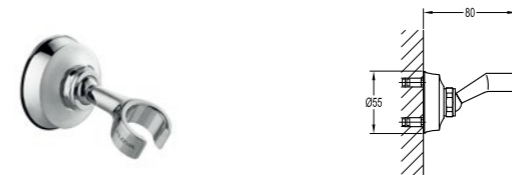

FH 2083A

Brass handshower holder

- universal coupling
- chrome

FH 8837

PVC shower hose

- 1/2" connection
- length: 150cm
- silver

FH Z27

Spout wall-mounted