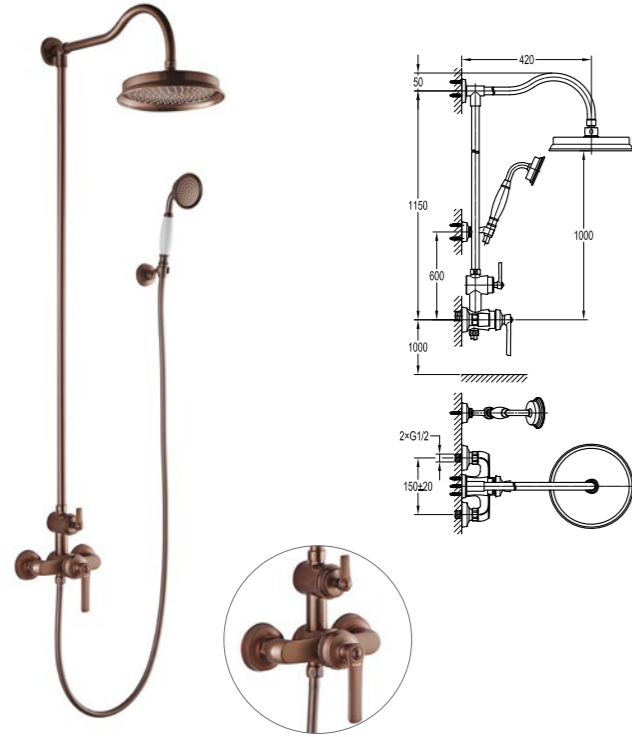

FH 8982-ORB
Brass double towel bar

FH 7129-D101-ORB
Single lever bath/shower
mixer floor-mounted

FH 8982-ORB
Brass double towel bar

FH 8339A-D101-ORB
Single lever concealed shower mixer

Rain shower is the perfect choice for you to create a quiet, leisure atmosphere in the home. The Liberty series concealed products have rich varieties of styles, and shower head and handheld shower can be matched in different ways, which can be customized for different families and residential projects to ensure the excellent flow performance in different environments, and make your bath experience more free and comfortable.

FH 8303J-D101-ORB
Single lever concealed 3-way bath/shower mixer

FH 8308J-D101-ORB
Single lever concealed 4-way bath/shower mixer

FH 9909-683-ORB 
Thermostatic concealed mixer with 3-way diverter

FH 9903-D101-ORB
Single lever concealed 5-way bath/shower mixer

	<p>FH 9809-D100-ORB Single lever basin mixer · 40cm flexible hoses, 1/2" · oil rubbed bronze</p>
	<p>FH 9809A-D100-ORB Single lever basin mixer · 40cm flexible hoses, 1/2" · oil rubbed bronze</p>
	<p>FH 8259C-683-ORB Two-handle 8" basin mixer with pop-up rod · oil rubbed bronze</p>
	<p>FH 8259AC-683-ORB Two-handle 8" basin mixer · oil rubbed bronze</p>
	<p>FH 8292-D100-ORB Single lever concealed basin mixer · solid brass construction · oil rubbed bronze</p>

**FH 7629-D101-ORB****Single lever shower mixer with handshower**

- brass shower head, Ø22.5cm
- 1-function brass handshower
- easy clean shower spray
- 150cm PVC shower hose, 1/2"
- overhead shower angle adjustable
- oil rubbed bronze