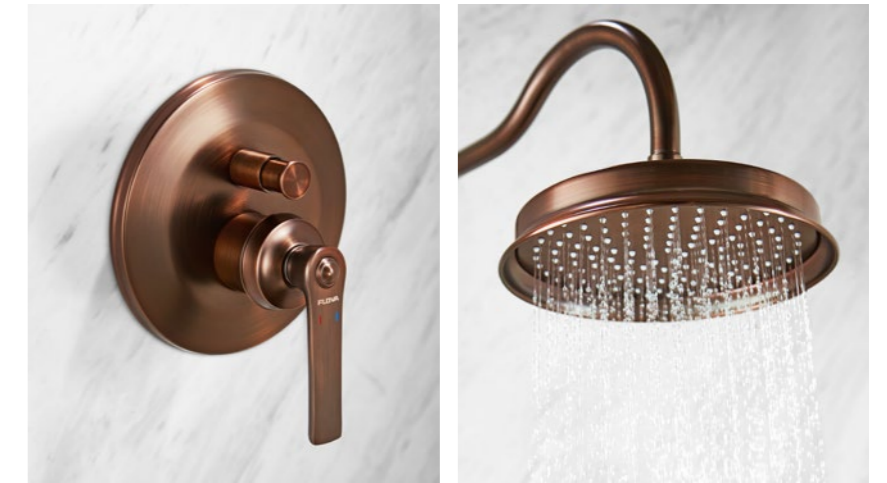

FH 8982-ORB
Brass double towel bar

FH 7129-D101-ORB
Single lever bath/shower
mixer floor-mounted

FH 8982-ORB
Brass double towel bar

FH 8339A-D101-ORB
Single lever concealed shower mixer

Rain shower is the perfect choice for you to create a quiet, leisure atmosphere in the home. The Liberty series concealed products have rich varieties of styles, and shower head and handheld shower can be matched in different ways, which can be customized for different families and residential projects to ensure the excellent flow performance in different environments, and make your bath experience more free and comfortable.