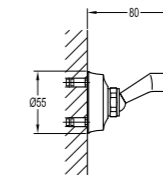

FH 2083A-ORB

Brass handshower holder

- universal coupling
- oil rubbed bronze