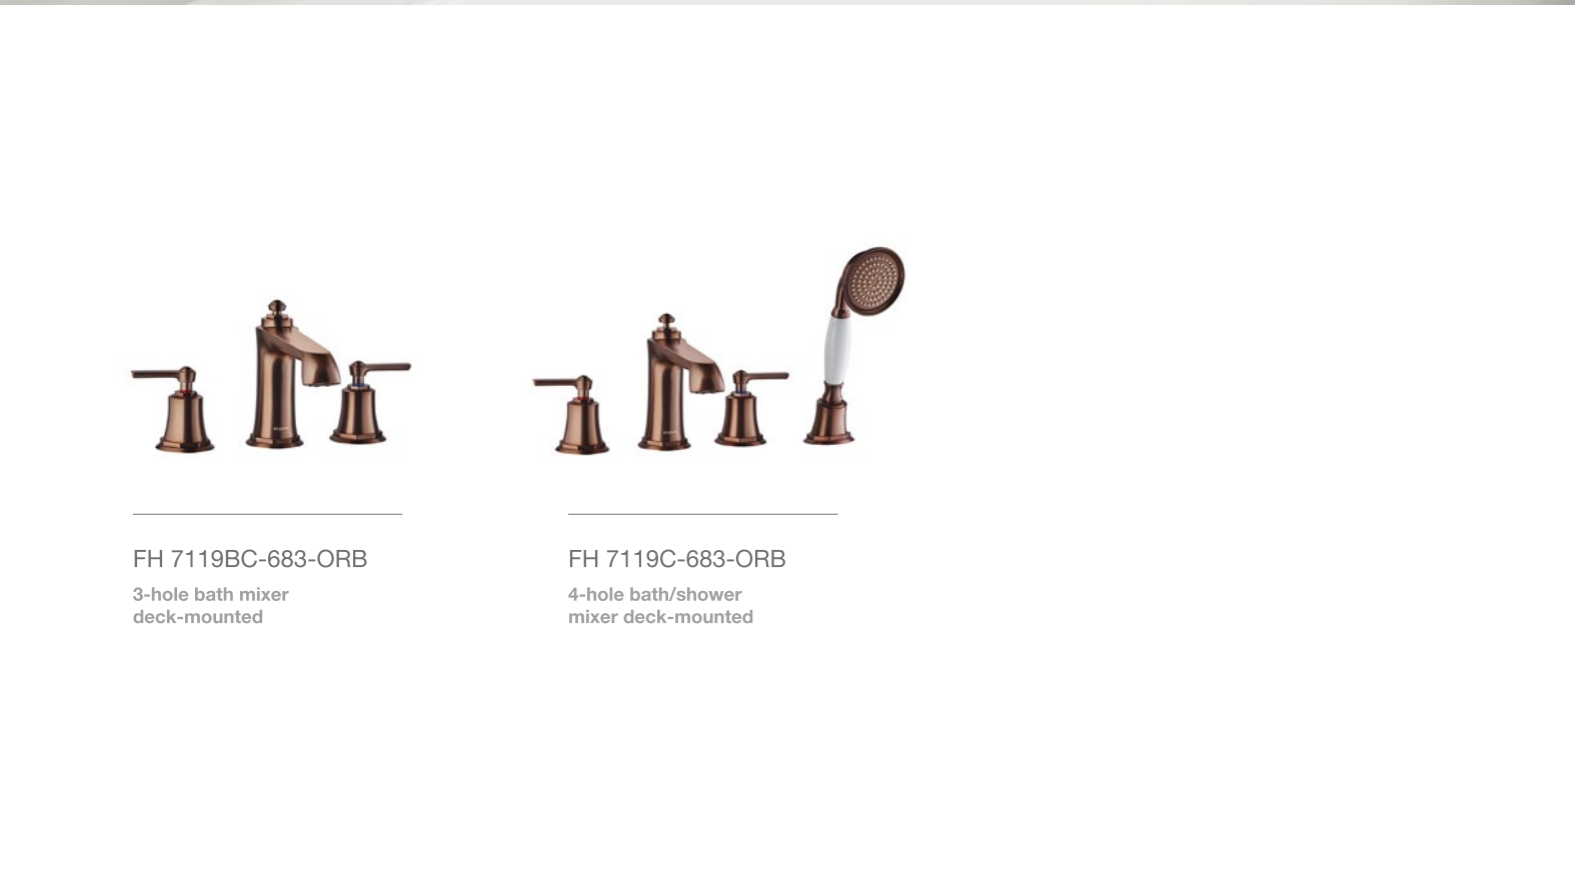

FH 8980-ORB
Brass towel shelf

The vintage design with every detail showing elegant temperament, is suitable for all styles of bathrooms and can match with all series of Liberty products perfectly.

FH 8292-D100-ORB
Single lever concealed
basin mixer

FH 7139C-683-ORB
5-hole bath/shower
mixer deck-mounted

FH 8989-ORB
Brass toilet roll holder

The beauty of the Liberty accessories lies in its elegant and timeless styling. The design matches with Liberty bathing and showering components across the collection, bringing the entire room together in one complete look.