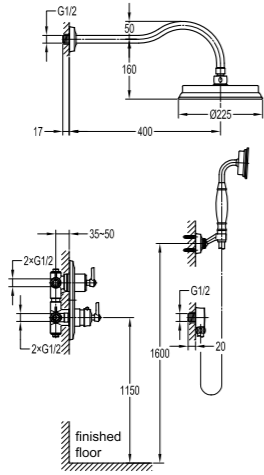

- 2 inlets/ 2 outlets, 1/2"
- brass shower head, Ø22.5cm
- 1-function brass handshower
- 150cm PVC shower hose, 1/2"
- chrome

**FH 2083A-568****Shower set**

- 1-function brass handshower
- 150cm PVC shower hose, 1/2"
- universal rotating brass shower holder
- chrome

- Single lever concealed shower mixer**
- 2 inlets/ 2 outlets, 1/2"
 - brass shower head, Ø22.5cm
 - height adjustable hand shower holder
 - 1-function brass handshower
 - 150cm PVC shower hose, 1/2"
 - oil rubbed bronze

FH B15-S32-ORB

- Shower arm and rainshower wall-mounted**
- 1/2" connection
 - brass shower head, Ø22.5cm
 - easy clean shower spray
 - overhead shower angle adjustable
 - oil rubbed bronze

FH 2083A-568-ORB

- Shower set**
- 1-function brass handshower
 - 150cm PVC shower hose, 1/2"
 - universal rotating brass shower holder
 - oil rubbed bronze

FH 9509-568-ORB

- Shower bar**
- 1-function brass handshower
 - easy clean shower spray
 - height adjustable hand shower holder
 - 150cm PVC shower hose, 1/2"
 - oil rubbed bronze