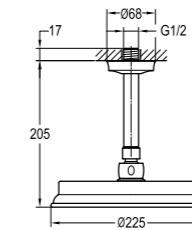

FH B08E-S32

Shower arm and rainshower ceiling-mounted

- 1/2" connection
- brass shower head, Ø22.5cm
- easy clean shower spray
- overhead shower angle adjustable
- chrome