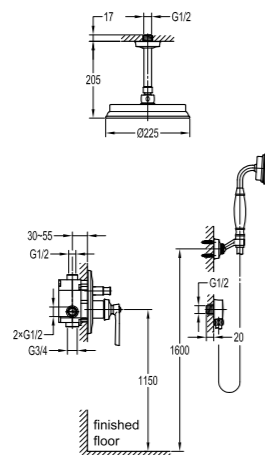

FH 8339-D101

Single lever concealed shower mixer

- 2 inlets/ 2 outlets, 1/2"
- brass shower head, Ø22.5cm
- 1-function brass handshower
- 150cm PVC shower hose, 1/2"
- chrome

FH 2083A-568

Shower set

- 1-function brass handshower
- 150cm PVC shower hose, 1/2"
- universal rotating brass shower holder
- chrome