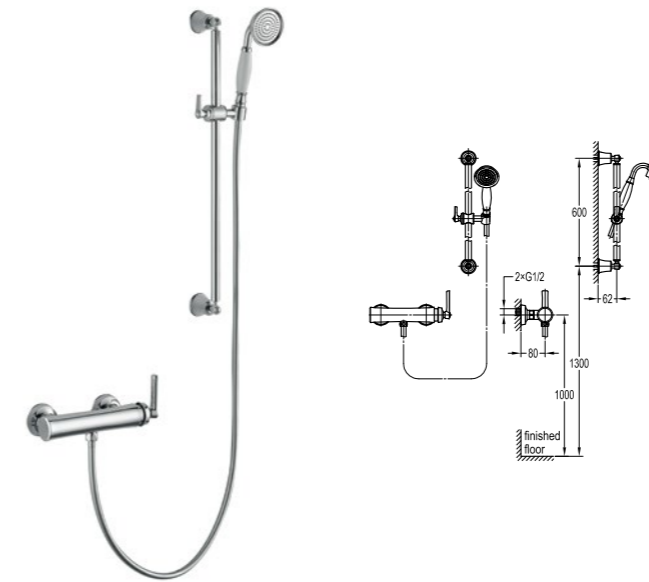

FH 8509-D100
Single lever bidet mixer
 · 40cm flexible hoses, 1/2"
 · chrome

FH 7119BC-683
3-hole bath mixer deck-mounted
 · chrome

FH 7119C-683
4-hole bath/shower mixer deck-mounted
 · 1-function brass handshower
 · easy clean shower spray
 · brass shower hose, 180cm
 · chrome

FH 7139C-683
5-hole bath/shower mixer deck-mounted
 · 1-function brass handshower
 · easy clean shower spray
 · brass shower hose, 180cm
 · chrome

FH 7609-D100
Single lever shower mixer
 · for shower hose with a 1/2" connection
 · chrome

FH 7109-D100
Single lever bath/shower mixer
 · for shower hose with a 1/2" connection
 · designed to run 2 outlets, spout as diverter
 · swivel bath spout 120°
 · chrome

**FH 7629-D101****Single lever shower mixer with handshower**

- brass shower head, Ø22.5cm
- 1-function brass handshower
- easy clean shower spray
- 150cm PVC shower hose, 1/2"
- overhead shower angle adjustable
- chrome

**FH 7609-D100-9509-568****Single lever shower mixer with handshower**