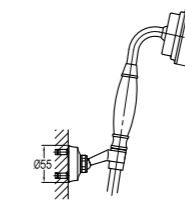

FH 2083A-568

Shower set

- 1-function brass handshower
- 150cm PVC shower hose, 1/2"
- universal rotating brass shower holder
- chrome