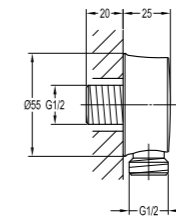

FH 8810-ORB

Brass shower outlet elbow

- for shower hose with a 1/2" connection
- oil rubbed bronze