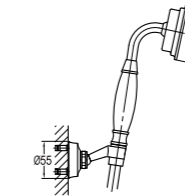

FH 2083A-568-ORB

1. **Shower set**
- 1-function brass handshower
  - 150cm PVC shower hose, 1/2"
  - universal rotating brass shower holder
  - oil rubbed bronze