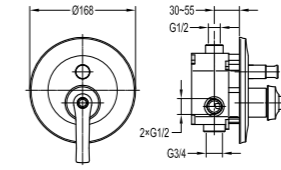

- brass shower head, Ø22.5cm
- 1-function brass handshower
- easy clean shower spray
- 150cm PVC shower hose, 1/2"
- overhead shower angle adjustable
- chrome

**FH 7609-D100-9509-568****Single lever shower mixer with handshower**

- 1-function brass handshower
- height adjustable hand shower holder
- 150cm PVC shower hose, 1/2"
- chrome

**FH 8499-683****Thermostatic shower mixer**

- thermostatic cartridge, anti-scald 38°C safety stop
- brass shower head, Ø22.5cm
- 1-function brass handshower
- easy clean shower spray
- 150cm PVC shower hose, 1/2"
- overhead shower angle adjustable
- chrome

- 2 inlets/ 2 outlets, 1/2"
- brass shower head, Ø22.5cm
- height adjustable hand shower holder
- 1-function brass handshower
- 150cm PVC shower hose, 1/2"
- chrome

**FH 8308J-D101****Single lever concealed 4-way bath/shower mixer**