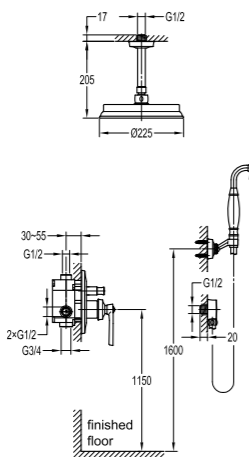

**FH 7629-D101-ORB****Single lever shower mixer with handshower**

- brass shower head, Ø22.5cm
- 1-function brass handshower
- easy clean shower spray
- 150cm PVC shower hose, 1/2"
- overhead shower angle adjustable
- oil rubbed bronze

**FH 7609-D100-9509-568-ORB****Single lever shower mixer with handshower**

- 1-function brass handshower
- height adjustable hand shower holder
- 150cm PVC shower hose, 1/2"
- oil rubbed bronze

**FH 8499-683-ORB****Thermostatic shower mixer**

- thermostatic cartridge, anti-scald 38°C safety stop
- brass shower head, Ø22.5cm
- 1-function brass handshower
- easy clean shower spray
- 150cm PVC shower hose, 1/2"
- overhead shower angle adjustable
- oil rubbed bronze

- Single lever concealed shower mixer**
- 2 inlets/ 2 outlets, 1/2"
 - brass shower head, Ø22.5cm
 - height adjustable hand shower holder
 - 1-function brass handshower
 - 150cm PVC shower hose, 1/2"
 - oil rubbed bronze