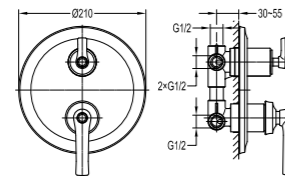

FH 9903-D101-ORB

Single lever concealed 5-way bath/shower mixer

- volume control and diverter for 3 outlets
- 2 inlets / 3 outlets, 1/2"
- oil rubbed bronze