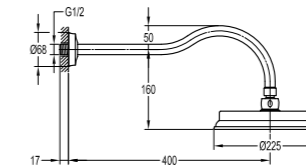

FH B15-S32

Shower arm and rainshower wall-mounted

- 1/2" connection
- brass shower head, Ø22.5cm
- easy clean shower spray
- overhead shower angle adjustable
- chrome