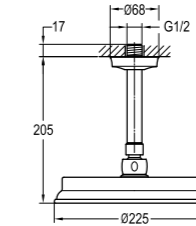

FH B08E-S32-ORB

1. **Shower arm and rainshower ceiling-mounted**
2. 1/2" connection
   - brass shower head, Ø22.5cm
   - easy clean shower spray
   - overhead shower angle adjustable
   - oil rubbed bronze