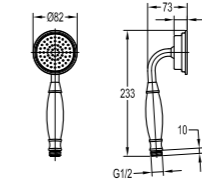

- 2 inlets/ 2 outlets, 1/2"
- brass shower head, Ø22.5cm
- 1-function brass handshower
- 150cm PVC shower hose, 1/2"
- chrome

**FH 2083A-568****Shower set**

- 1-function brass handshower
- 150cm PVC shower hose, 1/2"
- universal rotating brass shower holder
- chrome

- Shower set**
- 1-function brass handshower
 - 150cm PVC shower hose, 1/2"
 - universal rotating brass shower holder
 - oil rubbed bronze

FH 9509-568-ORB

- Shower bar**
- 1-function brass handshower
 - easy clean shower spray
 - height adjustable hand shower holder
 - 150cm PVC shower hose, 1/2"
 - oil rubbed bronze

FH S32-ORB

Brass rainshower

- 1/2" connection
- brass shower head, Ø22.5cm
- easy clean shower spray
- oil rubbed bronze

FH 8810-ORB

Brass shower outlet elbow

- for shower hose with a 1/2" connection
- oil rubbed bronze