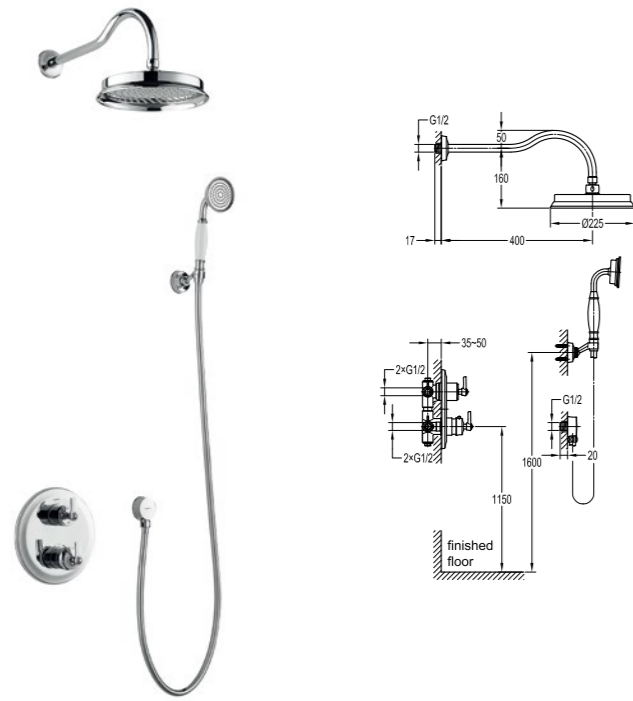

- volume control and diverter for 2 outlets
- 2 inlets / 2 outlets, 1/2"
- pressure: 0.05-1.0MPa
- chrome

**FH B08E-S32****Shower arm and rainshower ceiling-mounted**

- 1/2" connection
- brass shower head, Ø22.5cm
- easy clean shower spray
- overhead shower angle adjustable
- chrome

**FH B15-S32****Shower arm and rainshower wall-mounted**

- 1/2" connection
- brass shower head, Ø22.5cm
- easy clean shower spray
- overhead shower angle adjustable
- chrome

**FH 8339-D101****Single lever concealed shower mixer**

- 2 inlets/ 2 outlets, 1/2"
- brass shower head, Ø22.5cm
- 1-function brass handshower
- 150cm PVC shower hose, 1/2"
- chrome

**FH 2083A-568****Shower set**

- 1-function brass handshower
- 150cm PVC shower hose, 1/2"
- universal rotating brass shower holder
- chrome

**FH 9509-568****Shower bar**

- 1-function brass handshower
- easy clean shower spray
- height adjustable hand shower holder
- 150cm PVC shower hose, 1/2"
- chrome

FH 9990-683

Thermostatic shower mixer

- thermostatic cartridge, anti-scald 38°C safety stop
- easy clean shower spray
- 2 inlets / 2 outlets, 1/2"
- brass shower head, Ø22.5cm
- 150cm PVC shower hose, 1/2"
- 1-function brass handshower
- chrome