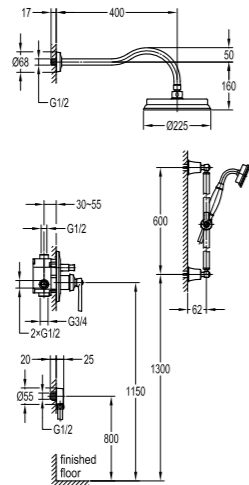

FH 8339A-D101

Single lever concealed shower mixer

- 2 inlets/ 2 outlets, 1/2"
- brass shower head, Ø22.5cm
- height adjustable hand shower holder
- 1-function brass handshower
- 150cm PVC shower hose, 1/2"
- chrome