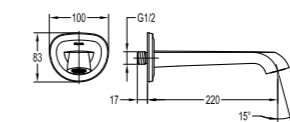

FH 8837-ORB

PVC shower hose

- 1/2" connection
- length: 150cm
- oil rubbed bronze

FH 8303J-D101-ORB

Single lever concealed 3-way bath/shower mixer

- without diverter
- designed to run 1 outlet with volume control
- 2 inlets / 1 outlet, 1/2"
- oil rubbed bronze