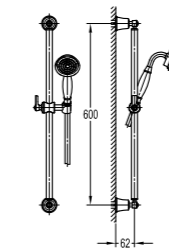

FH 9509-568

Shower bar

- 1-function brass handshower
- easy clean shower spray
- height adjustable hand shower holder
- 150cm PVC shower hose, 1/2"
- chrome