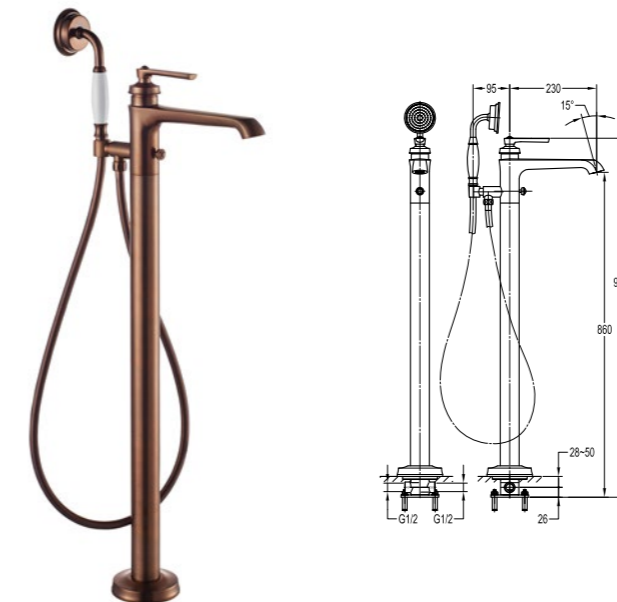

FH 7129-D101-ORB

Single lever bath/shower mixer floor-mounted

- 1-function brass handshower
- 150cm PVC shower hose, 1/2"
- pedestal with turnable adjustment possible
- oil rubbed bronze