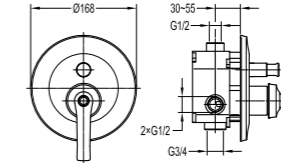

FH 8308J-D101-ORB

1. **Single lever concealed 4-way bath/shower mixer**
2. volume control and diverter for 2 outlets
   - 2 inlets / 2 outlets, 1/2"
   - pressure: 0.05-1.0MPa
   - oil rubbed bronze