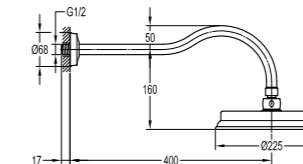

FH B15-S32-ORB

1. **Shower arm and rainshower wall-mounted**
2. 1/2" connection
   - brass shower head, Ø22.5cm
   - easy clean shower spray
   - overhead shower angle adjustable
   - oil rubbed bronze