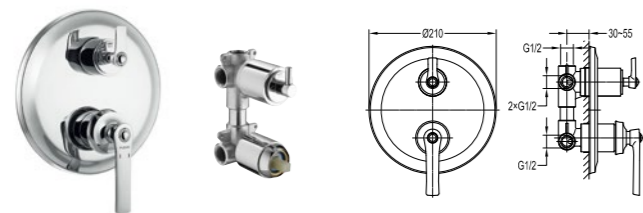

FH 9903-D101

Single lever concealed 5-way bath/shower mixer

- volume control and diverter for 3 outlets
- 2 inlets / 3 outlets, 1/2"
- chrome