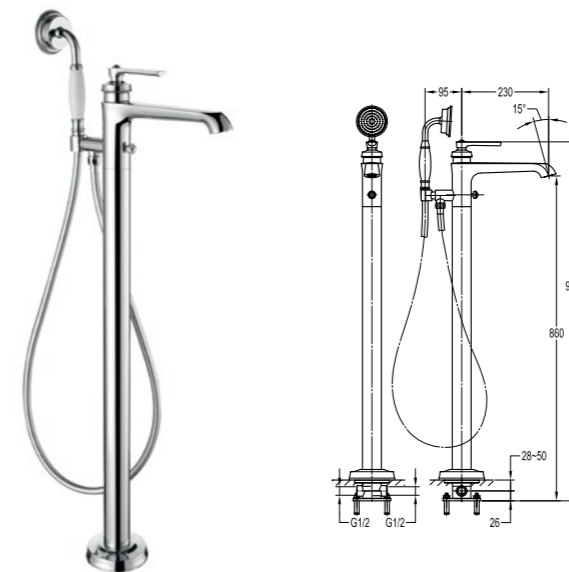

FH 7129-D101

Single lever bath/shower mixer floor-mounted

- 1-function brass handshower
- 150cm PVC shower hose, 1/2"
- pedestal with turnable adjustment possible
- chrome