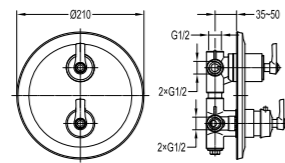

FH 9909-683-ORB

Thermostatic concealed mixer with 3-way diverter

- thermostatic cartridge, anti-scald 38°C safety stop
- 3-way diverter with volume control
- 2 inlets / 3 outlets, 1/2"
- oil rubbed bronze