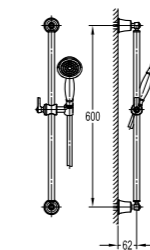

FH 9509-568-ORB

1. **Shower bar**
- 1-function brass handshower
  - easy clean shower spray
  - height adjustable hand shower holder
  - 150cm PVC shower hose, 1/2"
  - oil rubbed bronze