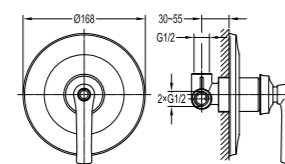

FH 8303J-D101-ORB

Single lever concealed 3-way bath/shower mixer

- without diverter
- designed to run 1 outlet with volume control
- 2 inlets / 1 outlet, 1/2"
- oil rubbed bronze