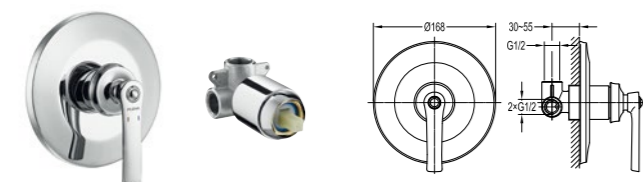

FH 8303J-D101

Single lever concealed 3-way bath/shower mixer

- without diverter
- designed to run 1 outlet with volume control
- 2 inlets / 1 outlet, 1/2"
- chrome