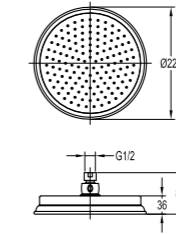

FH S32-ORB

Brass rainshower

- 1/2" connection
- brass shower head, Ø22.5cm
- easy clean shower spray
- oil rubbed bronze