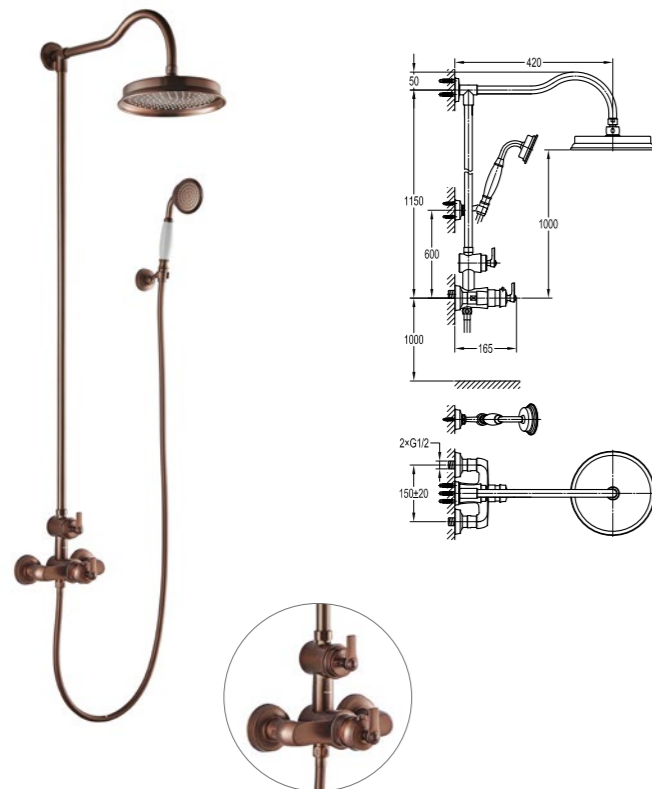

FH 8499-683-ORB

Thermostatic shower mixer

- thermostatic cartridge, anti-scald 38°C safety stop
- brass shower head, Ø22.5cm
- 1-function brass handshower
- easy clean shower spray
- 150cm PVC shower hose, 1/2"
- overhead shower angle adjustable
- oil rubbed bronze