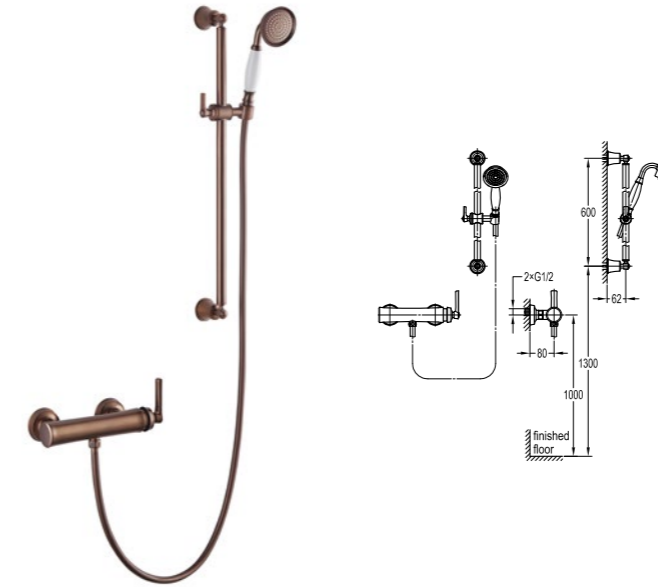

FH 7609-D100-9509-568-ORB

Single lever shower mixer with handshower

- 1-function brass handshower
- height adjustable hand shower holder
- 150cm PVC shower hose, 1/2"
- oil rubbed bronze