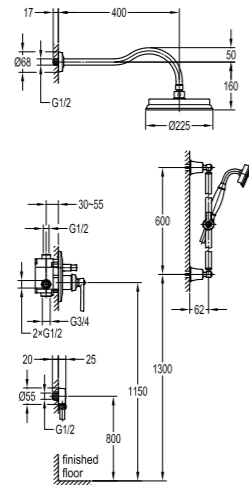

FH 8339A-D101-ORB

1. **Single lever concealed shower mixer**
2. 2 inlets/ 2 outlets, 1/2"
   - brass shower head, Ø22.5cm
   - height adjustable hand shower holder
   - 1-function brass handshower
   - 150cm PVC shower hose, 1/2"
   - oil rubbed bronze