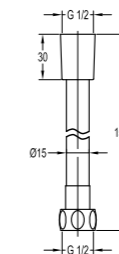

FH 8837-ORB

PVC shower hose

- 1/2" connection
- length: 150cm
- oil rubbed bronze

FH 8303J-D101-ORB

Single lever concealed 3-way bath/shower mixer

- without diverter
- designed to run 1 outlet with volume control
- 2 inlets / 1 outlet, 1/2"
- oil rubbed bronze