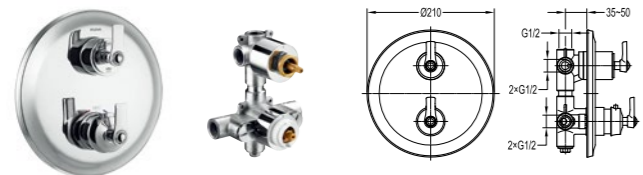

FH 9909-683

Thermostatic concealed mixer with 3-way diverter

- thermostatic cartridge, anti-scald 38°C safety stop
- 3-way diverter with volume control
- 2 inlets / 3 outlets, 1/2"
- chrome